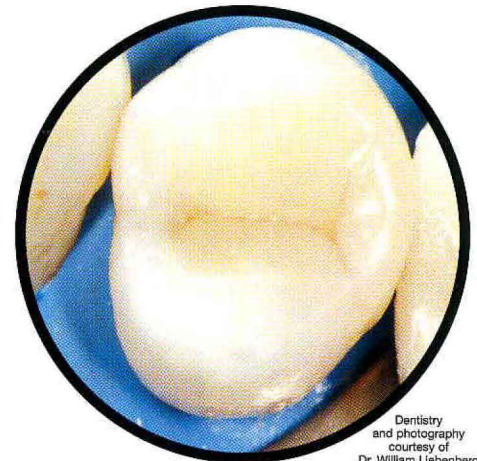

GROOVY DIAMOND® POLISHING BRUSHES

Now you can get a super-gloss polish on hybrids and porcelain with just one brush... and keep your grooves!

As the name suggests, GROOVY Diamond® Polishing Brushes create an ultra-high shine by polishing the surface grooves and detailed anatomy that you spend valuable chair time creating. The GROOVY Diamond Polishing Brush technique is fast and efficient, and won't leave behind that flat surface that often occurs with disc finishing systems.

GROOVY outshines

Only GROOVY Brushes are crafted from diamond impregnated Kevlar bristles with thousands of diamond polishing particles to give you the highest gloss finish possible (outshining all silicon carbide brushes), often in well under 30 seconds.

GROOVY works on hybrids and porcelain

Only GROOVY Brushes provide a super gloss shine on hybrids and porcelain, and bisacryl temporaries.

GROOVY outperforms

GROOVY Diamond Polishing Brushes won't lose their bristles like other polishing brushes, and can be autoclaved and re-used dozens of times.

Dentistry and photography courtesy of Dr. William Liebenberg

SORRY, But If It Doesn't Say GROOVY On The Box...

While some other polishing brushes may look like our GROOVY Diamond Polishing Brushes, the fact is, they aren't made like them. So if you want to be safe, not sorry, make sure it's a GROOVY.

Refer to chart at right for more kit configurations.

GROOVY Universal	
650601	6-pack
650201	20-pack
GROOVY Occlusal	
650602	6-pack
650202	20-pack
GROOVY Mid-Size	
650604	6-pack
GROOVY Wheel	
650605	6-pack
GROOVY Mix-Packs	
650603	6-pack (3 Universal & 3 Occlusal)
650126	Introductory Kit (6 Universal & 6 Occlusal)
650124	Tri-Pack (4 Universal & 4 Occlusal, 4 Mid-Size)
650123	Multi-Pack (3 Universal, 3 Occlusal, 3 Mid-Size, 3 Wheels)

CLINICIAN'S CHOICE®
DENTAL PRODUCTS INC.

designed for better dentistry

1-800-265-3444

www.clinicianschoice.com

BACKED BY OUR TRY-IT GUARANTEE

We guarantee you'll love GROOVY, or return them within 30 days for a full refund!